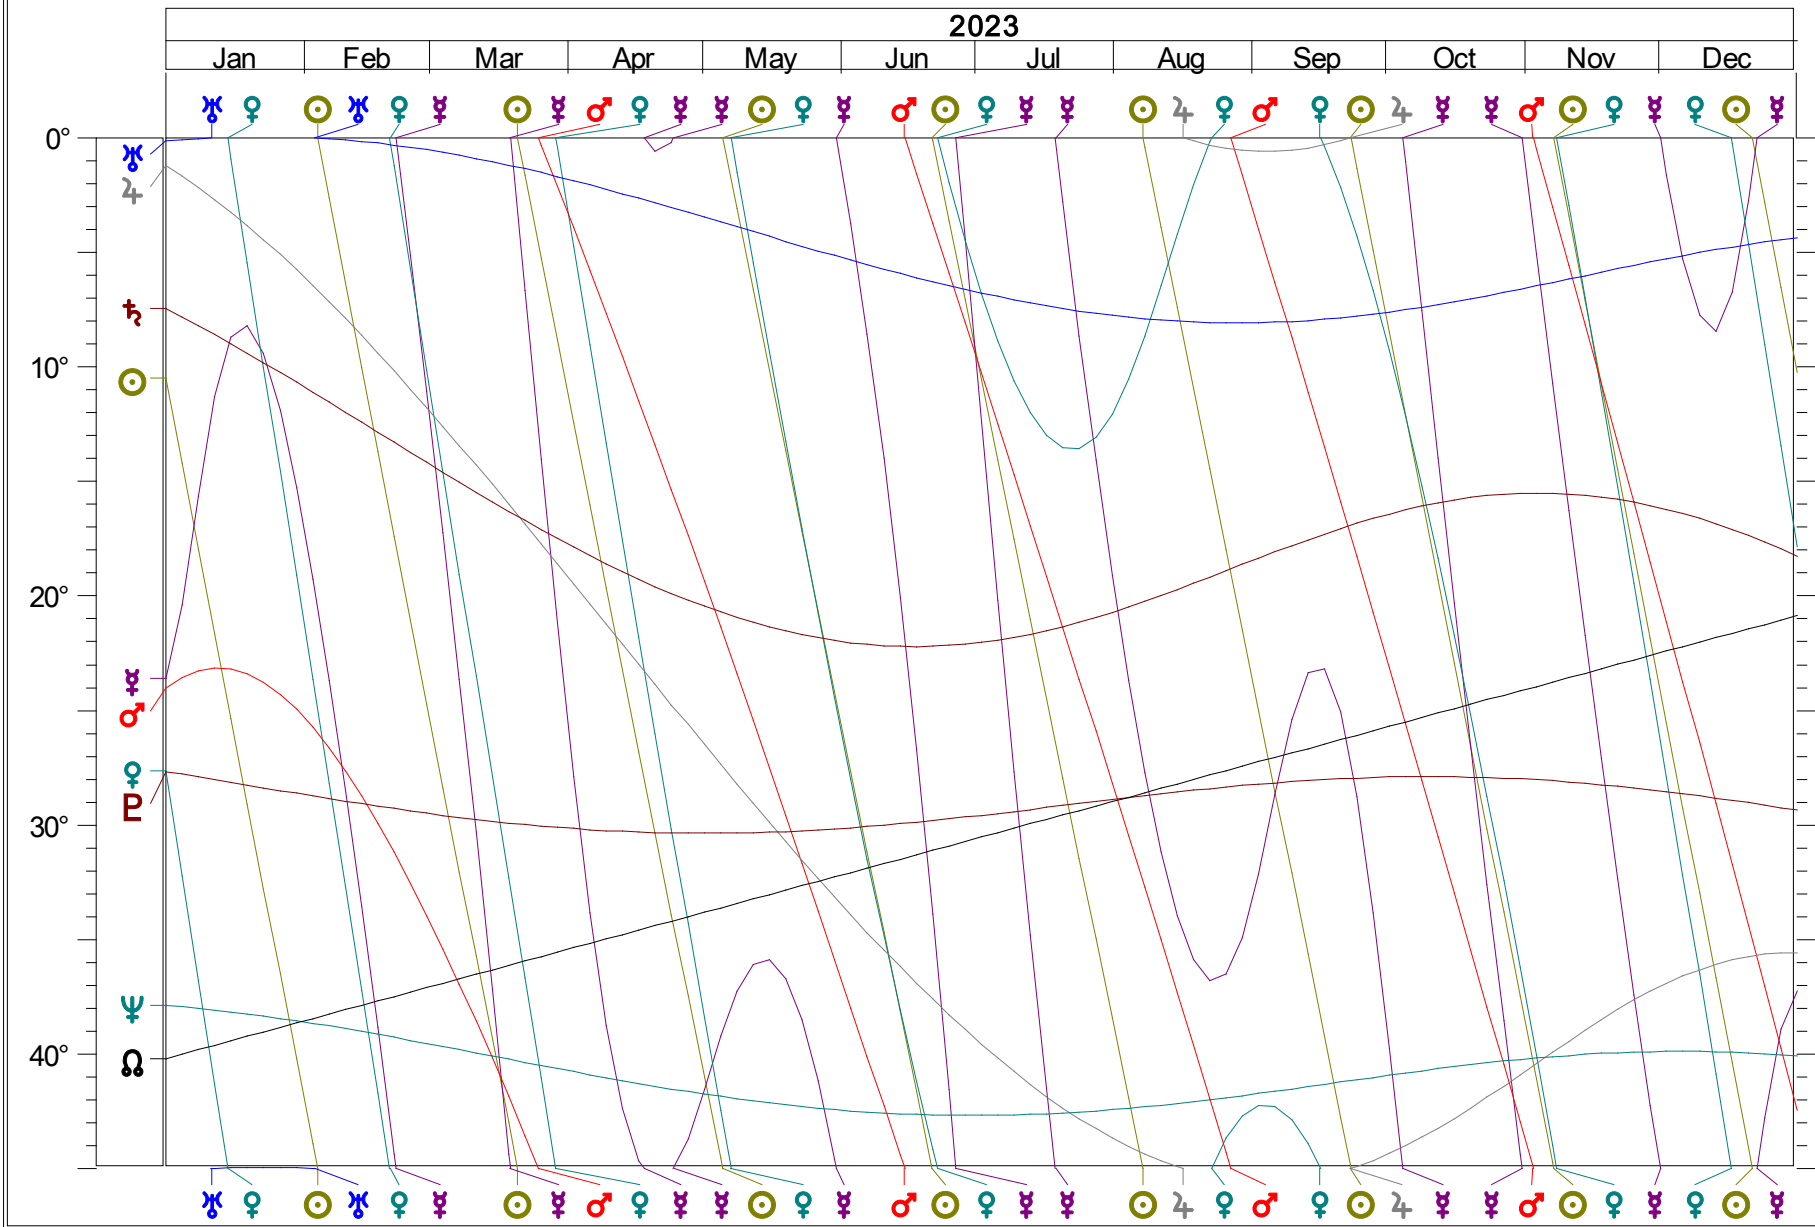

45°00' Ephemeris
Geocentric Transits (Long.): Jan 1 2023 to Jan 1 2024